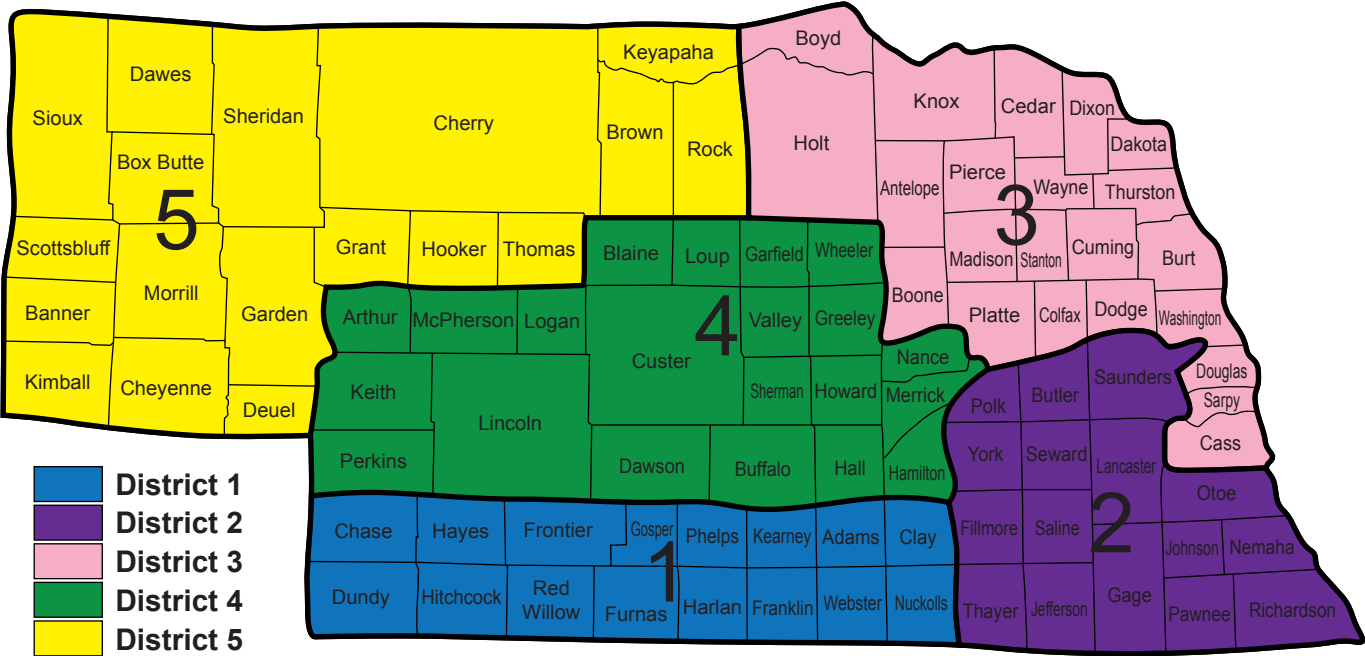

Nebraska Nurse Practitioners Districts NNP

COUNTIES WITHIN EACH DISTRICT

DISTRICT 1	DISTRICT 2	DISTRICT 3	DISTRICT 4	DISTRICT 5
Adams	Butler	Antelope	Arthur	Banner
Chase	Fillmore	Boone	Blaine	Box Butte
Clay	Gage	Boyd	Buffalo	Brown
Dundy	Jefferson	Burt	Custer	Cherry
Franklin	Johnson	Cass	Dawson	Cheyenne
Frontier	Lancaster	Cedar	Garfield	Dawes
Furnas	Nemaha	Colfax	Greeley	Deuel
Gosper	Otoe	Cuming	Hall	Garden
Harlan	Pawnee	Dakota	Hamilton	Grant
Hayes	Polk	Dixon	Howard	Hooker
Hitchcock	Richardson	Dodge	Keith	Keyapaha
Kearney	Saline	Douglas	Lincoln	Kimball
Nuckolls	Saunders	Holt	Logan	Morrill
Phelps	Seward	Knox	Loup	Rock
Red Willow	Thayer	Madison	Merrick	Scottsbluff
Webster	York	Pierce	McPherson	Sheridan
		Platte	Nance	Sioux
		Sarpy	Perkins	Thomas
		Stanton	Sherman	
		Thurston	Valley	
		Washington	Wheeler	
		Wayne		